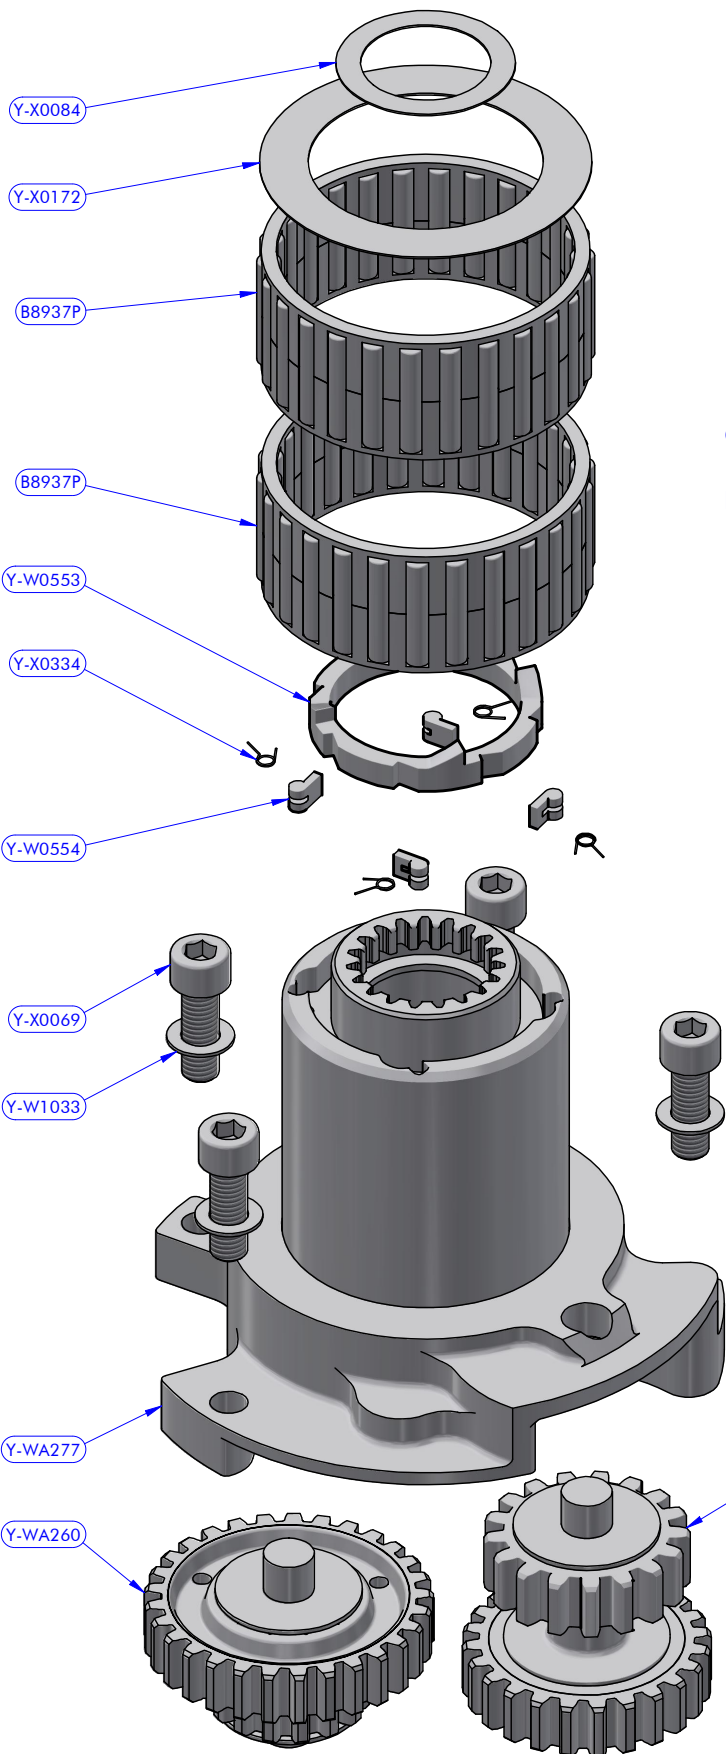

PART LIST			
CODE	DESCRIPTION	MATERIAL	Q.TY
B4219P	Roller bearing	Plastic / Peek	3
SFD000	Delrin ball	Plastic	59
Y-W0016	Stripper	Plastic	1
Y-W0132	S.Steel washer	S.Steel	1
Y-W0141	Pawl	S.Steel	2
Y-W0151	Shaft cap	Plastic	1
Y-W0154-00	I.D. tag	Aluminium	1
Y-W0224	Gear "A2"	Bronze	1
Y-W0328	Half-ring	Chromed brass	2
Y-W0364	Pipe spacer	Plastic	1
Y-W0546	Satellite gear	Bronze	1
Y-W0547	Upper cap	Aluminium	1
Y-W0549	Knob	Aluminium	1
Y-W0550	Square pipe	Aluminium	1
Y-W0721	Opening tool	S.Steel	1
Y-W1020	Cylinder pin	S.Steel	2
Y-W1113	Flat point set screw	Peek	1
Y-W1114	ST upper disk	Aluminium	1
Y-W1409	Lower shaft	S.Steel	1
Y-W1412	Main shaft	Aluminium	1
Y-W1414	Stem extension	Aluminium	1
Y-W1416	Skirt	Aluminium	1
Y-W1417	Drawcord	Dyneema	1
Y-W1418	Self-tailing arm	Aluminium	1
Y-W1419	Upper ring washer	Plastic	1
Y-W1421	S.Steel washer	S.Steel	1
Y-W1422	C.F. washer	Tufnol	1
Y-W1425	Gear axis	S.Steel HR	1
Y-W1427	Shaft cap	POM-C	1
Y-WA058	Base module	Various	1
Y-WA278	Base + Gears assy	Various	1
Y-WA279	Drum + ST disks assy	Various	1
Y-X0055	Screw	S.Steel	1
Y-X0063	Screw	S.Steel	1
Y-X0084	Washer	Tufnol	1
Y-X0087	Torsion spring	S.Steel	2
Y-X0215	Screw	S.Steel	3

Cod.Y-WA279

Drum + ST disks assy XT52.3 RD

PART LIST - Y-WA279			
CODE	DESCRIPTION	MATERIAL	Q.TY
SFT000	Torlon ball	Torlon	49
Y-W0049	ST disk bush	Plastic	4
Y-W0323	ST lower disk	Aluminium	1
Y-W0543	ST central disk	Aluminium	1
Y-W1420	Pawl	S.Steel	4
Y-WA002	ST-spring assy	S.Steel	4
Y-WA098	Drum	Various	1
Y-X0051	Screw	S.Steel	1
Y-X0070	Screw	S.Steel	4
Y-X0072	S.Steel washer	S.Steel	4
Y-X0087	Torsion spring	S.Steel	4
Y-X0218	Screw	S.Steel	4

Cod.Y-WA058

XT52.3 RD - XT62.3 RD - Tow

PART LIST - Y-WA058			
CODE	DESCRIPTION	MATERIAL	Q.TY
SFT000	Torlon ball	Torlon	4
Y-W0362	3 speed tow slide	Aluminium	1
Y-W0374	Flat point set screw	Teflon	4
Y-W0548	3 speed tow	Aluminium	1
Y-X0163	Compression spring	S.Steel	4
Y-X0878	Screw	S.Steel	4