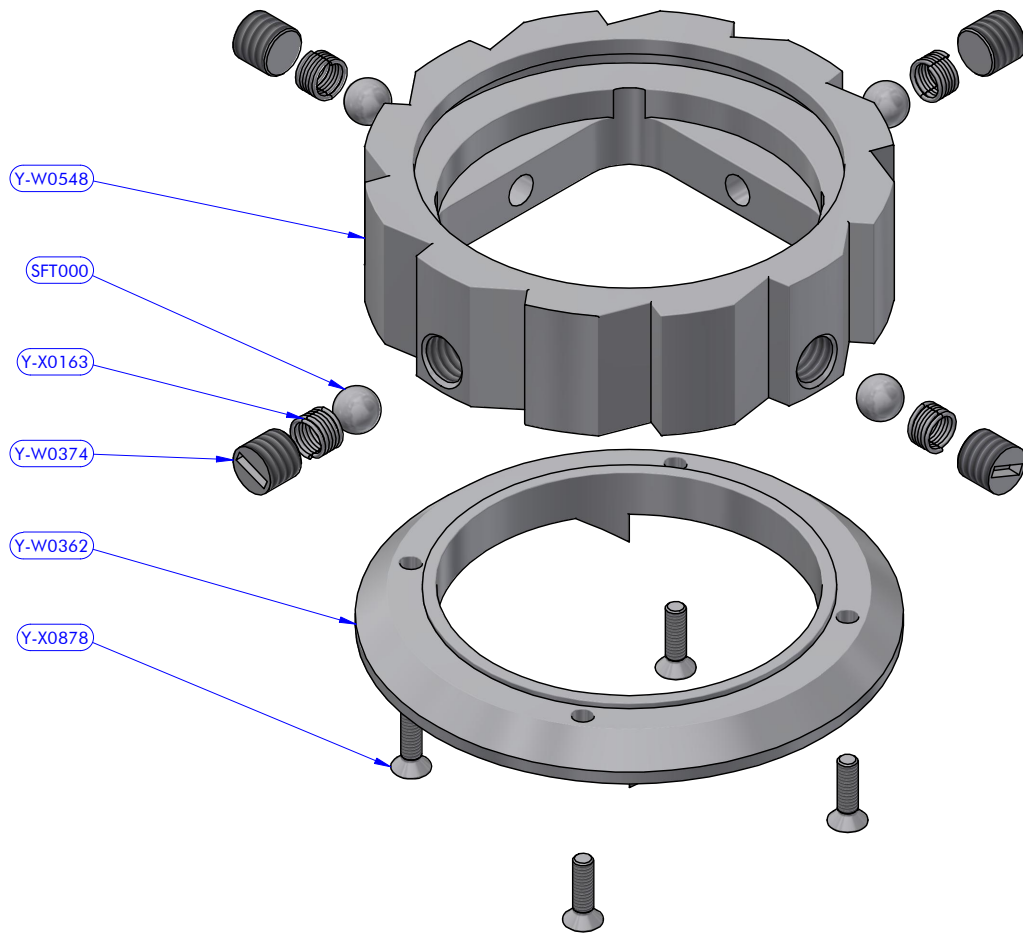

PART LIST			
CODE	DESCRIPTION	MATERIAL	Q.TY
B4219P	Roller bearing	Plastic / Peek	3
SFD000	Delrin ball	Plastic	59
Y-W0016	Stripper	Plastic	1
Y-W0132	S.Steel washer	S.Steel	1
Y-W0141	Pawl	S.Steel	2
Y-W0151	Shaft cap	Plastic	1
Y-W0154-00	I.D. tag	Aluminium	1
Y-W0224	Gear "A2"	Bronze	1
Y-W0328	Half-ring	Chromed brass	2
Y-W0364	Pipe spacer	Plastic	1
Y-W0546	Satellite gear	Bronze	1
Y-W0547	Upper cap	Aluminium	1
Y-W0549	Knob	Aluminium	1
Y-W0550	Square pipe	Aluminium	1
Y-W0721	Opening tool	S.Steel	1
Y-W1020	Cylinder pin	S.Steel	2
Y-W1113	Flat point set screw	Peek	1
Y-W1114	ST upper disk	Aluminium	1
Y-W1409	Lower shaft	S.Steel	1
Y-W1412	Main shaft	Aluminium	1
Y-W1414	Stem extension	Aluminium	1
Y-W1416	Skirt	Aluminium	1
Y-W1417	Drawcord	Dyneema	1
Y-W1418	Self-tailing arm	Aluminium	1
Y-W1419	Upper ring washer	Plastic	1
Y-W1421	S.Steel washer	S.Steel	1
Y-W1422	C.F. washer	Tufnol	1
Y-W1425	Gear axis	S.Steel HR	1
Y-W1427	Shaft cap	POM-C	1
Y-WA058	Base module	Various	1
Y-WA278	Base + Gears assy	Various	1
Y-WA279	Drum + ST disks assy	Various	1
Y-X0055	Screw	S.Steel	1
Y-X0063	Screw	S.Steel	1
Y-X0084	Washer	Tufnol	1
Y-X0087	Torsion spring	S.Steel	2
Y-X0215	Screw	S.Steel	3

Cod.Y-WA279

Drum + ST disks assy XT52.3 RD

PART LIST - Y-WA279			
CODE	DESCRIPTION	MATERIAL	Q.TY
SFT000	Torlon ball	Torlon	49
Y-W0049	ST disk bush	Plastic	4
Y-W0323	ST lower disk	Aluminium	1
Y-W0543	ST central disk	Aluminium	1
Y-W1420	Pawl	S.Steel	4
Y-WA002	ST-spring assy	S.Steel	4
Y-WA098	Drum	Various	1
Y-X0051	Screw	S.Steel	1
Y-X0070	Screw	S.Steel	4
Y-X0072	S.Steel washer	S.Steel	4
Y-X0087	Torsion spring	S.Steel	4
Y-X0218	Screw	S.Steel	4

Cod.Y-WA058

XT52.3 RD - XT62.3 RD - Tow

PART LIST - Y-WA058			
CODE	DESCRIPTION	MATERIAL	Q.TY
SFT000	Torlon ball	Torlon	4
Y-W0362	3 speed tow slide	Aluminium	1
Y-W0374	Flat point set screw	Teflon	4
Y-W0548	3 speed tow	Aluminium	1
Y-X0163	Compression spring	S.Steel	4
Y-X0878	Screw	S.Steel	4