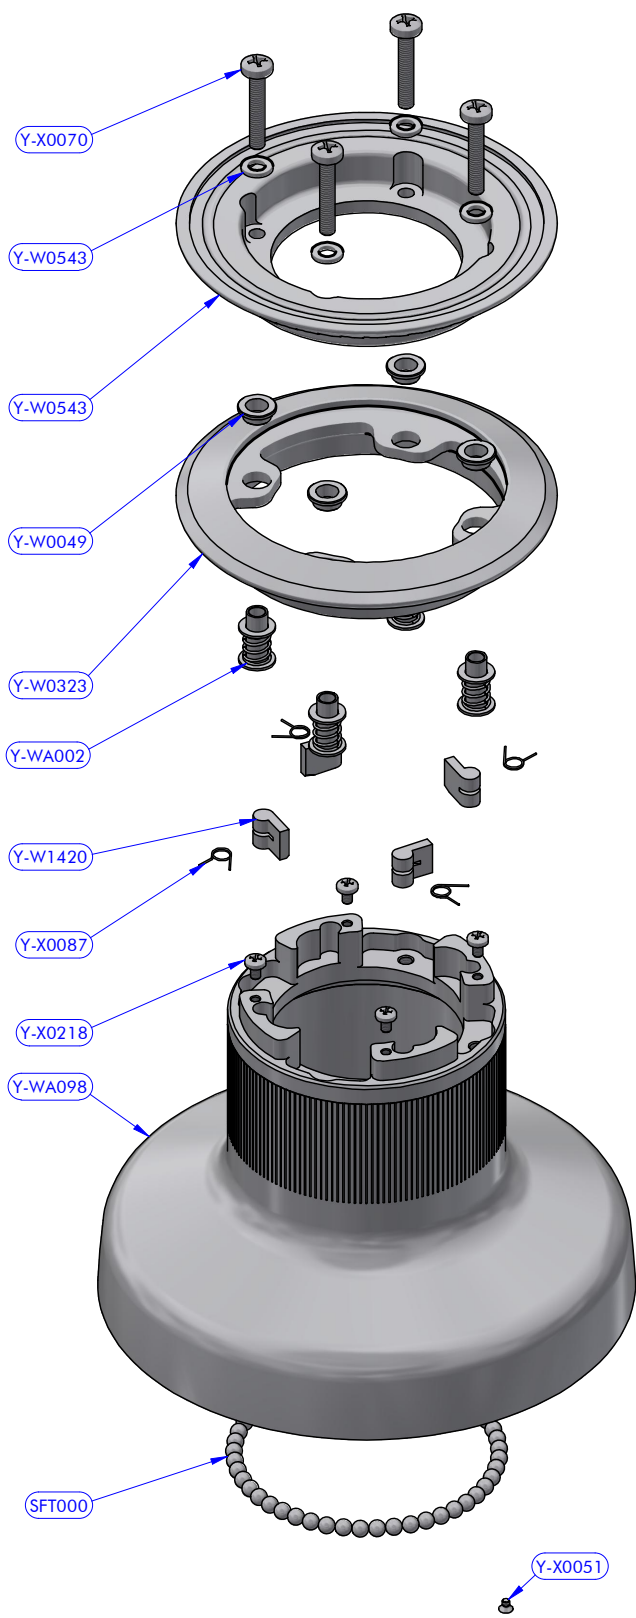

PART LIST			
CODE	DESCRIPTION	MATERIAL	Q.TY
B4219P	Roller bearing	Plastic / Peek	3
SFD000	Delrin ball	Plastic	59
Y-W0016	Stripper	Plastic	1
Y-W0132	S.Steel washer	S.Steel	1
Y-W0141	Pawl	S.Steel	2
Y-W0151	Shaft cap	Plastic	1
Y-W0154-00	I.D. tag	Aluminium	1
Y-W0224	Gear "A2"	Bronze	1
Y-W0328	Half-ring	Chromed brass	2
Y-W0364	Pipe spacer	Plastic	1
Y-W0546	Satellite gear	Bronze	1
Y-W0547	Upper cap	Aluminium	1
Y-W0549	Knob	Aluminium	1
Y-W0550	Square pipe	Aluminium	1
Y-W0721	Opening tool	S.Steel	1
Y-W1020	Cylinder pin	S.Steel	2
Y-W1113	Flat point set screw	Peek	1
Y-W1114	ST upper disk	Aluminium	1
Y-W1409	Lower shaft	S.Steel	1
Y-W1412	Main shaft	Aluminium	1
Y-W1414	Stem extension	Aluminium	1
Y-W1416	Skirt	Aluminium	1
Y-W1417	Drawcord	Dyneema	1
Y-W1418	Self-tailing arm	Aluminium	1
Y-W1419	Upper ring washer	Plastic	1
Y-W1421	S.Steel washer	S.Steel	1
Y-W1422	C.F. washer	Tufnol	1
Y-W1425	Gear axis	S.Steel HR	1
Y-W1427	Shaft cap	POM-C	1
Y-WA058	Base module	Various	1
Y-WA278	Base + Gears assy	Various	1
Y-WA279	Drum + ST disks assy	Various	1
Y-X0055	Screw	S.Steel	1
Y-X0063	Screw	S.Steel	1
Y-X0084	Washer	Tufnol	1
Y-X0087	Torsion spring	S.Steel	2
Y-X0215	Screw	S.Steel	3

Cod.Y-WA279

Drum + ST disks assy XT52.3 RD

PART LIST - Y-WA279			
CODE	DESCRIPTION	MATERIAL	Q.TY
SFT000	Torlon ball	Torlon	49
Y-W0049	ST disk bush	Plastic	4
Y-W0323	ST lower disk	Aluminium	1
Y-W0543	ST central disk	Aluminium	1
Y-W1420	Pawl	S.Steel	4
Y-WA002	ST-spring assy	S.Steel	4
Y-WA098	Drum	Various	1
Y-X0051	Screw	S.Steel	1
Y-X0070	Screw	S.Steel	4
Y-X0072	S.Steel washer	S.Steel	4
Y-X0087	Torsion spring	S.Steel	4
Y-X0218	Screw	S.Steel	4

Cod.Y-WA058

XT52.3 RD - XT62.3 RD - Tow

PART LIST - Y-WA058			
CODE	DESCRIPTION	MATERIAL	Q.TY
SFT000	Torlon ball	Torlon	4
Y-W0362	3 speed tow slide	Aluminium	1
Y-W0374	Flat point set screw	Teflon	4
Y-W0548	3 speed tow	Aluminium	1
Y-X0163	Compression spring	S.Steel	4
Y-X0878	Screw	S.Steel	4