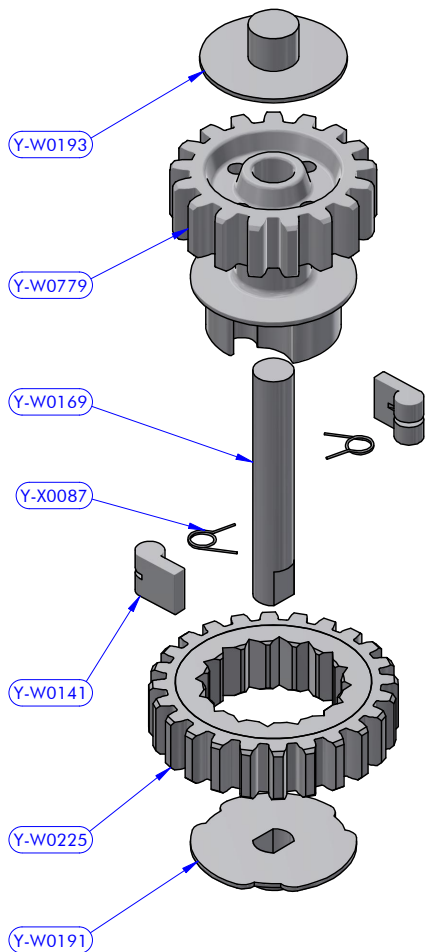

PART LIST			
CODE	DESCRIPTION	MATERIAL	Q.TY
B4219P	Roller bearing	Plastic / Peek	3
SFD000	Delrin ball	Plastic	59
Y-W0016	Stripper	Plastic	1
Y-W0132	S.Steel washer	S.Steel	1
Y-W0141	Pawl	S.Steel	2
Y-W0151	Shaft cap	Plastic	1
Y-W0154-00	I.D. tag	Aluminium	1
Y-W0224	Gear "A2"	Bronze	1
Y-W0328	Half-ring	Chromed brass	2
Y-W0364	Pipe spacer	Plastic	1
Y-W0546	Satellite gear	Bronze	1
Y-W0547	Upper cap	Aluminium	1
Y-W0549	Knob	Aluminium	1
Y-W0550	Square pipe	Aluminium	1
Y-W0721	Opening tool	S.Steel	1
Y-W1020	Cylinder pin	S.Steel	2
Y-W1113	Flat point set screw	Peek	1
Y-W1114	ST upper disk	Aluminium	1
Y-W1409	Lower shaft	S.Steel	1
Y-W1412	Main shaft	Aluminium	1
Y-W1414	Stem extension	Aluminium	1
Y-W1416	Skirt	Aluminium	1
Y-W1417	Drawcord	Dyneema	1
Y-W1418	Self-tailing arm	Aluminium	1
Y-W1419	Upper ring washer	Plastic	1
Y-W1421	S.Steel washer	S.Steel	1
Y-W1422	C.F. washer	Tufnol	1
Y-W1425	Gear axis	S.Steel HR	1
Y-W1427	Shaft cap	POM-C	1
Y-WA058	Base module	Various	1
Y-WA278	Base + Gears assy	Various	1
Y-WA279	Drum + ST disks assy	Various	1
Y-X0055	Screw	S.Steel	1
Y-X0063	Screw	S.Steel	1
Y-X0084	Washer	Tufnol	1
Y-X0087	Torsion spring	S.Steel	2
Y-X0215	Screw	S.Steel	3

Cod.Y-WA058

XT52.3 RD - XT62.3 RD - Tow

PART LIST - Y-WA058			
CODE	DESCRIPTION	MATERIAL	Q.TY
SFT000	Torlon ball	Torlon	4
Y-W0362	3 speed tow slide	Aluminium	1
Y-W0374	Flat point set screw	Teflon	4
Y-W0548	3 speed tow	Aluminium	1
Y-X0163	Compression spring	S.Steel	4
Y-X0878	Screw	S.Steel	4

Cod.Y-WA278

Base + Gears assy XT53.3 RD

PART LIST - Y-WA278			
CODE	DESCRIPTION	MATERIAL	Q.TY
B8937P	Roller bearing	Plastic / Peek	2
Y-W0553	Release ring	Aluminium	1
Y-W0554	Pawl	Chromed brass	4
Y-W1033	S.Steel washer	S.Steel	4
Y-WA259	Gears kit	Various	1
Y-WA260	Gears kit	Various	1
Y-WA277	Base + Stem	Aluminium	1
Y-X0069	Screw	S.Steel	4
Y-X0084	Washer	Tufnol	1
Y-X0172	Washer	Tufnol	1
Y-X0334	Torsion spring	S.Steel	4