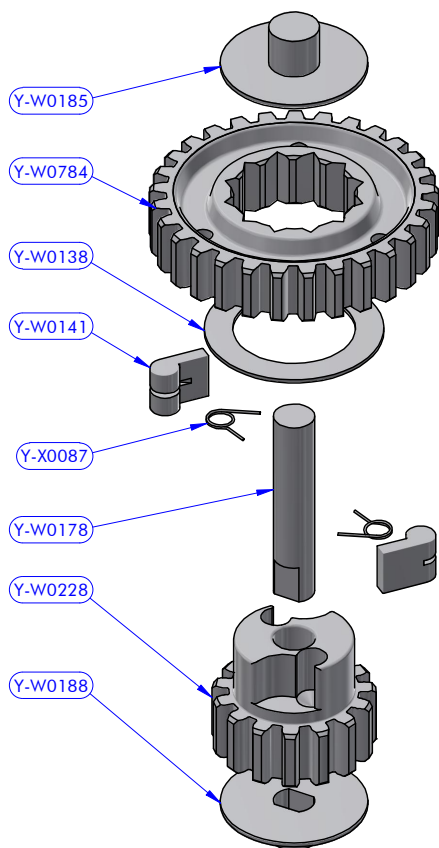

Cod.Y-WA058

XT52.3 RD - XT62.3 RD - Tow

PART LIST - Y-WA058			
CODE	DESCRIPTION	MATERIAL	Q.TY
SFT000	Torlon ball	Torlon	4
Y-W0362	3 speed tow slide	Aluminium	1
Y-W0374	Flat point set screw	Teflon	4
Y-W0548	3 speed tow	Aluminium	1
Y-X0163	Compression spring	S.Steel	4
Y-X0878	Screw	S.Steel	4

Cod.Y-WA278

Base + Gears assy XT53.3 RD

PART LIST - Y-WA278			
CODE	DESCRIPTION	MATERIAL	Q.TY
B8937P	Roller bearing	Plastic / Peek	2
Y-W0553	Release ring	Aluminium	1
Y-W0554	Pawl	Chromed brass	4
Y-W1033	S.Steel washer	S.Steel	4
Y-WA259	Gears kit	Various	1
Y-WA260	Gears kit	Various	1
Y-WA277	Base + Stem	Aluminium	1
Y-X0069	Screw	S.Steel	4
Y-X0084	Washer	Tufnol	1
Y-X0172	Washer	Tufnol	1
Y-X0334	Torsion spring	S.Steel	4

Cod.Y-WA259

Gears kit XT52.3 RD Axis "B"

PART LIST - Y-WA259			
CODE	DESCRIPTION	MATERIAL	Q.TY
Y-W0141	Pawl	S.Steel	2
Y-W0169	Gear axis	S.Steel	1
Y-W0191	Gear lower washer	Plastic	1
Y-W0193	Gear upper washer	Plastic	1
Y-W0225	Gear "B1"	Bronze	1
Y-W0779	Gear "B2"	Bronze	1
Y-X0087	Torsion spring	S.Steel	2